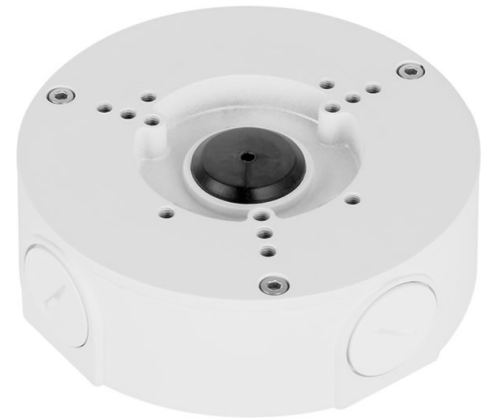

Features

- Neat & Integrated design
- Material: Aluminum
- IP66 junction box

Specification

Material	Aluminum
Dimension	Dia.124mmx41mm(Dia.4.88"x1.61")
Pipe thread	G3/4"
Weight	0.35kg(0.77lb)
Load bearing	3.0kg(6.61lb)
Color	White
Protection	IP66
Operating temperature	-40°C ~60°C(-40°F~+140°F)
Humidity	<90% RH